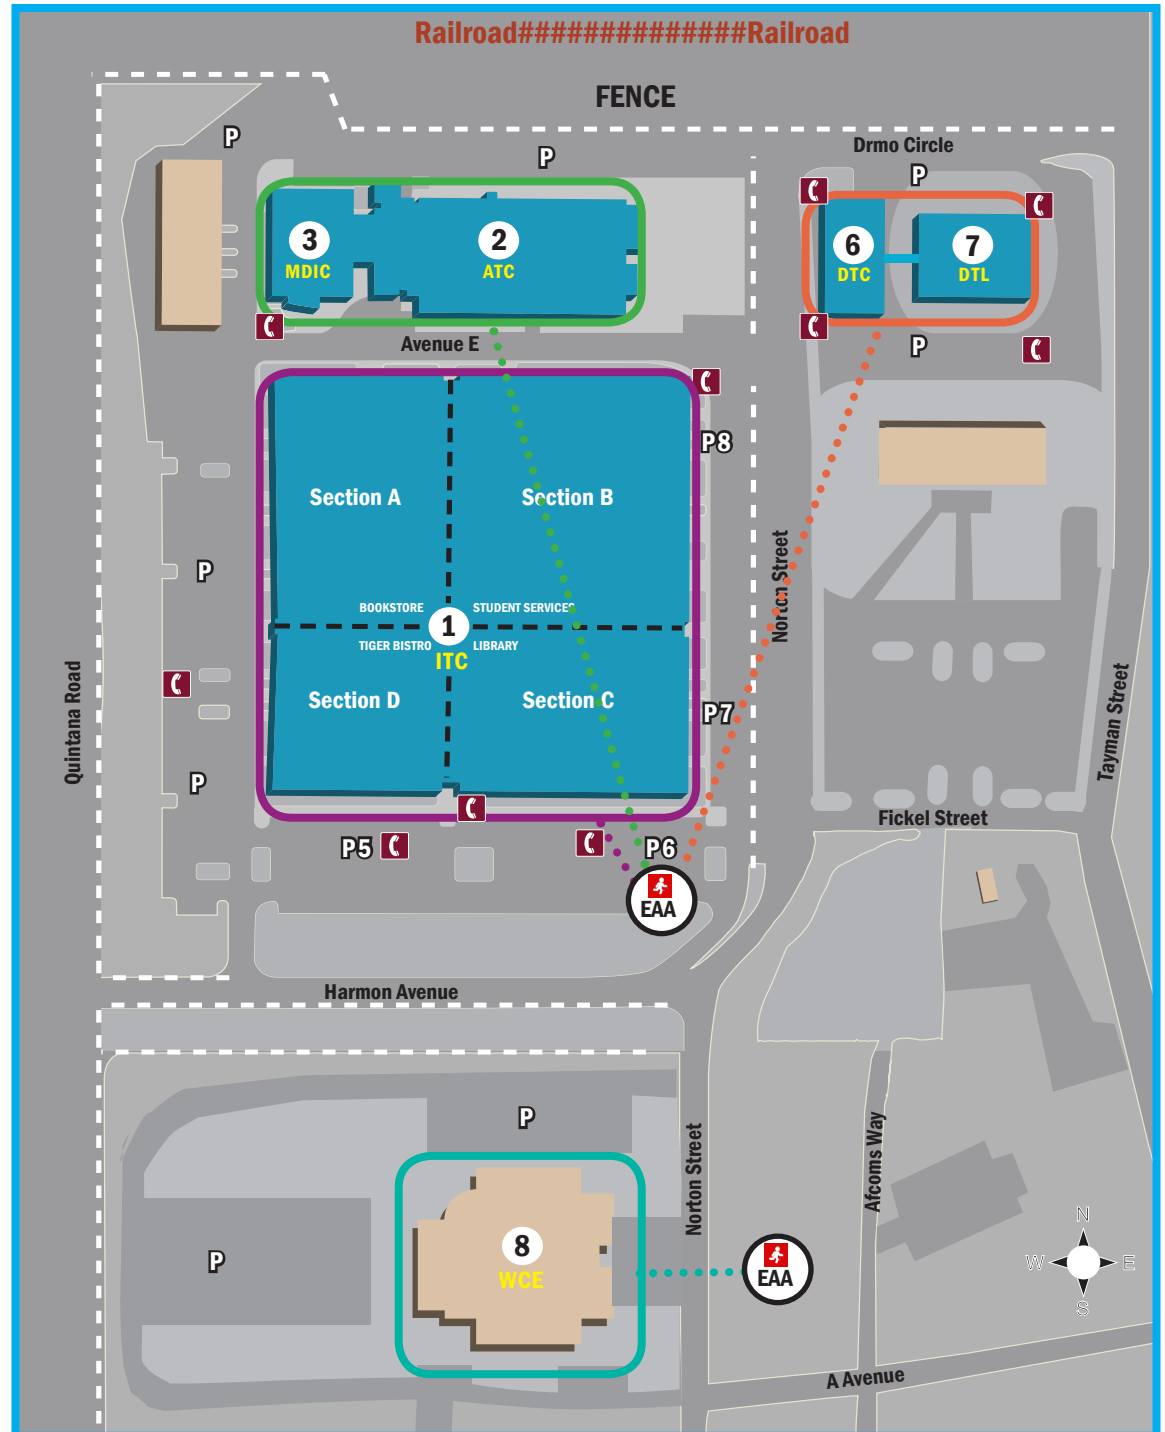

ALAMO
COLLEGES
DISTRICT

St. Philip's College

SWC EMERGENCY EVACUATION MAP

800 Quintana Road
San Antonio, Texas 78211
(210) 486-7000

- Building 1** – Industrial Technology Center (ITC)
- Building 2** – Aircraft Technology Center (ATC)
- Building 3** – Multi-Disciplinary Instructional Center (MDIC)
- Building 6** – Diesel Technology Center (DTC)
- Building 7** – Diesel Technology Lab (DTL)
- Building 8** – Workforce Center for Excellence (WCE)

PLACES OF INTEREST

-  EMERGENCY PHONE
-  EMERGENCY ASSEMBLY AREA
-  PARKING LOT
-  Quadrant 1 - Building 2, 4, 5, 6, 7
-  Quadrant 2 - Building 8
-  Quadrant 3 - Building 9, 10, 11
-  Quadrant 4 - Building 1, 12, 13, 14

*Campus police can issue a temporary parking permit for visitors. For more information call campus police at (210) 485-0099 .