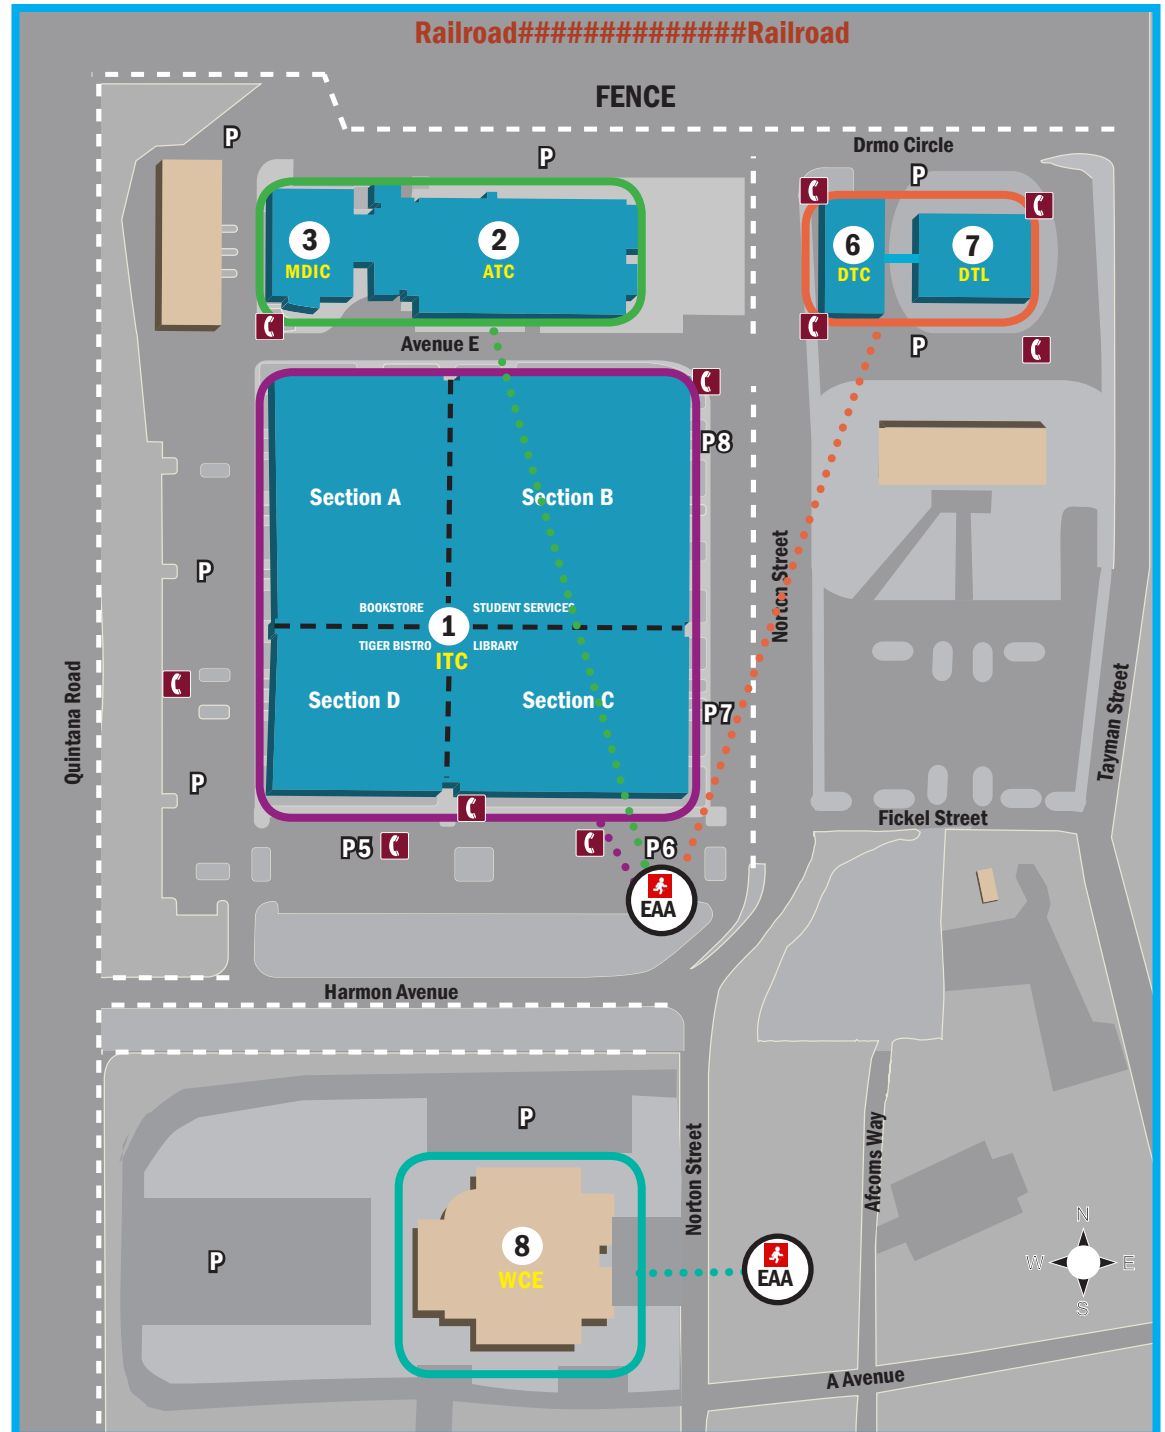

## SWC EMERGENCY EVACUATION MAP

800 Quintana Road  
San Antonio, Texas 78211  
(210) 486-7000

- Building 1** – Industrial Technology Center (ITC)
- Building 2** – Aircraft Technology Center (ATC)
- Building 3** – Multi-Disciplinary Instructional Center (MDIC)
- Building 6** – Diesel Technology Center (DTC)
- Building 7** – Diesel Technology Lab (DTL)
- Building 8** – Workforce Center for Excellence (WCE)

### PLACES OF INTEREST

- EMERGENCY PHONE
- EMERGENCY ASSEMBLY AREA
- PARKING LOT
- Quadrant 1 - Building 2, 4, 5, 6, 7
- Quadrant 2 - Building 8
- Quadrant 3 - Building 9, 10, 11
- Quadrant 4 - Building 1, 12, 13, 14